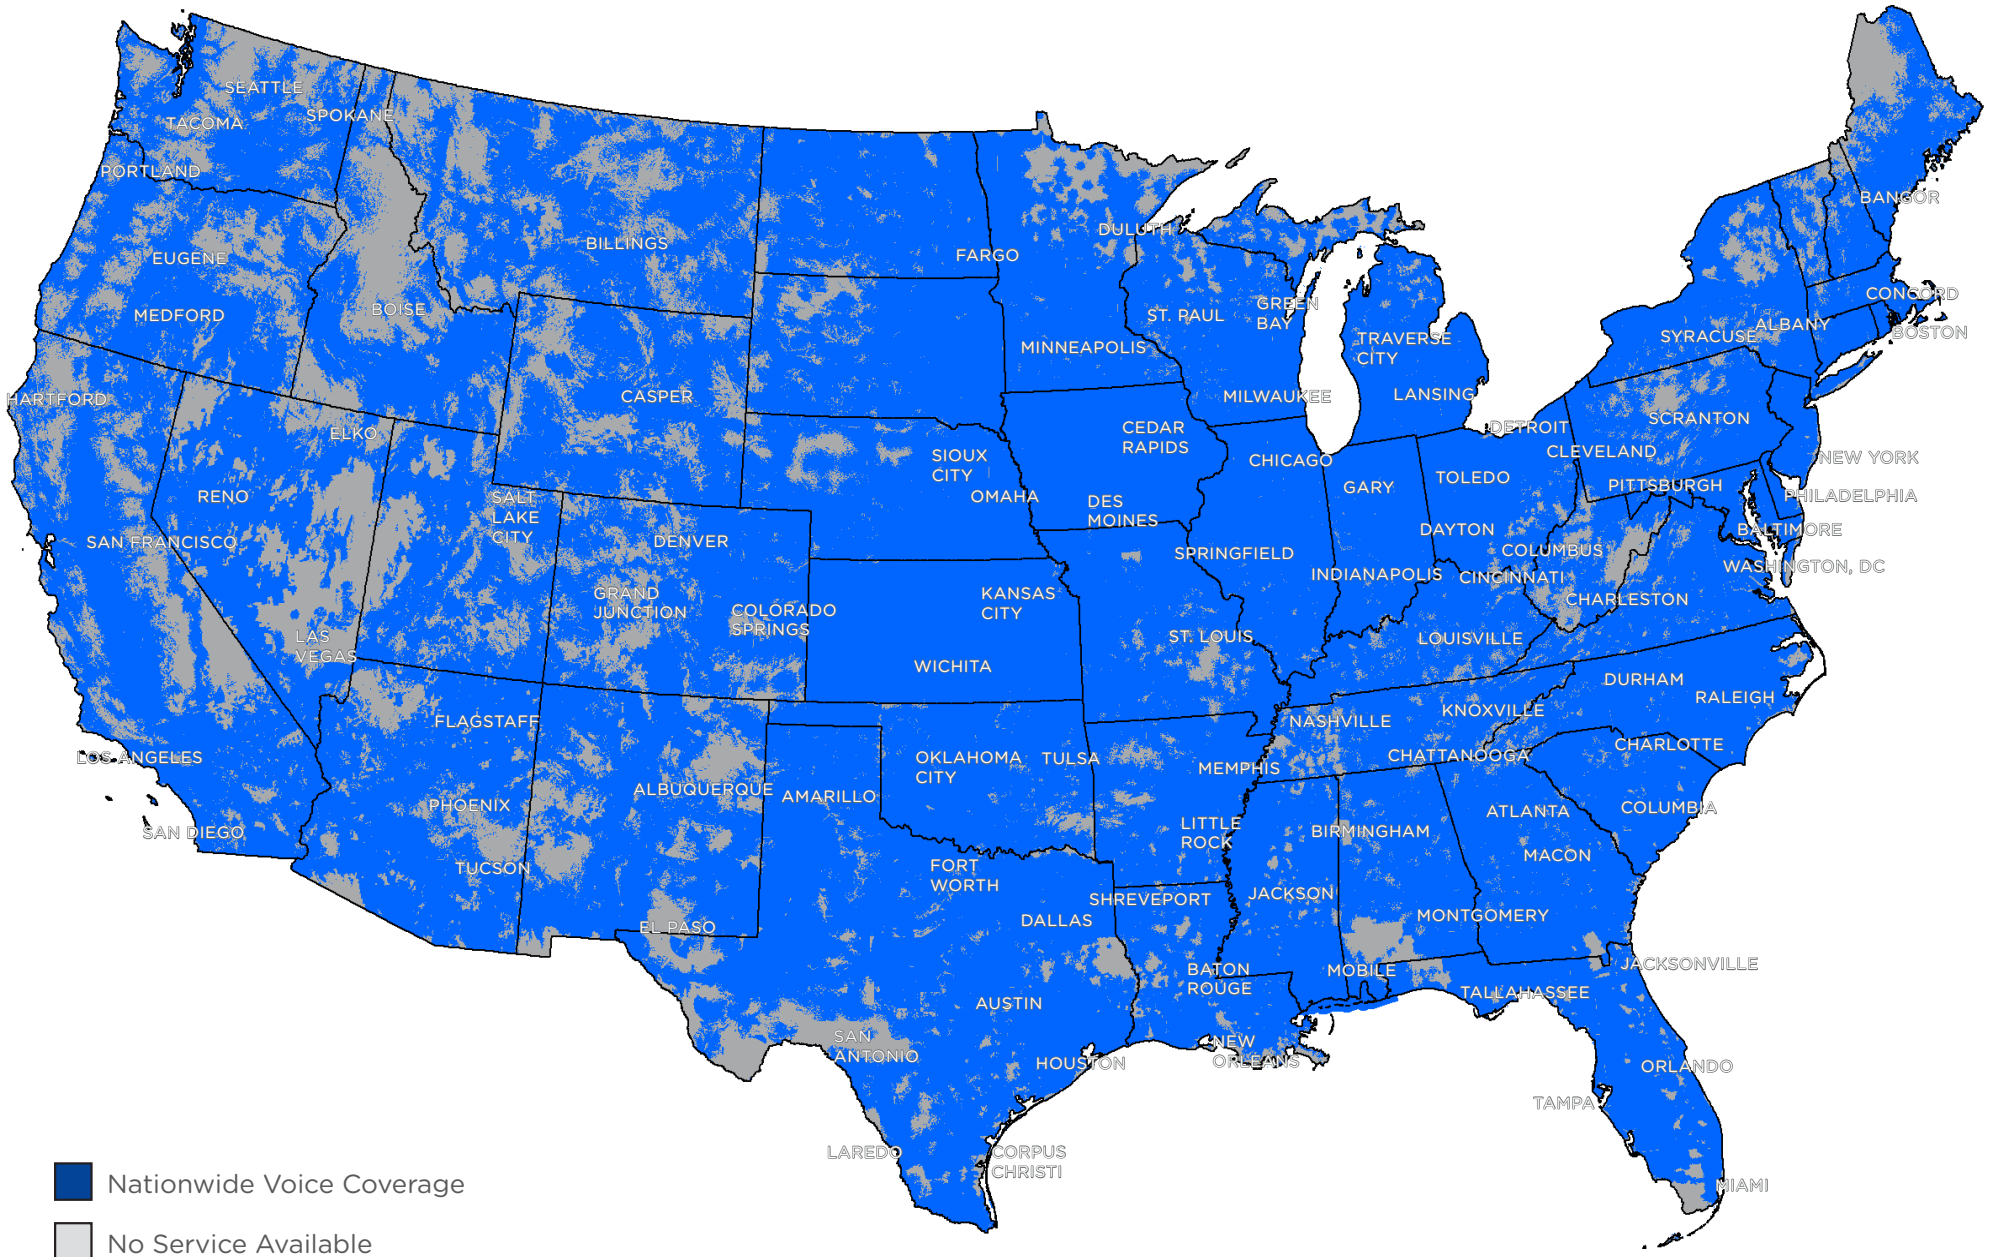

Pay As You Go Nationwide Voice

Actual wireless coverage may vary due to atmospheric conditions, customer equipment and/or system limitations. Map is a generalization intended for illustrative purposes. National coverage may depict licensed areas rather than an approximation of the coverage level. In areas that do not depict any particular type of coverage, users may find areas where they can use their mobile devices outdoors and in some vehicles. Authorization may be required to use your phone outside of the continental United States. Please call toll-free 1-855-CSPIRE5 (277-4735) for details. ©2017 C Spire Wireless. All rights reserved.