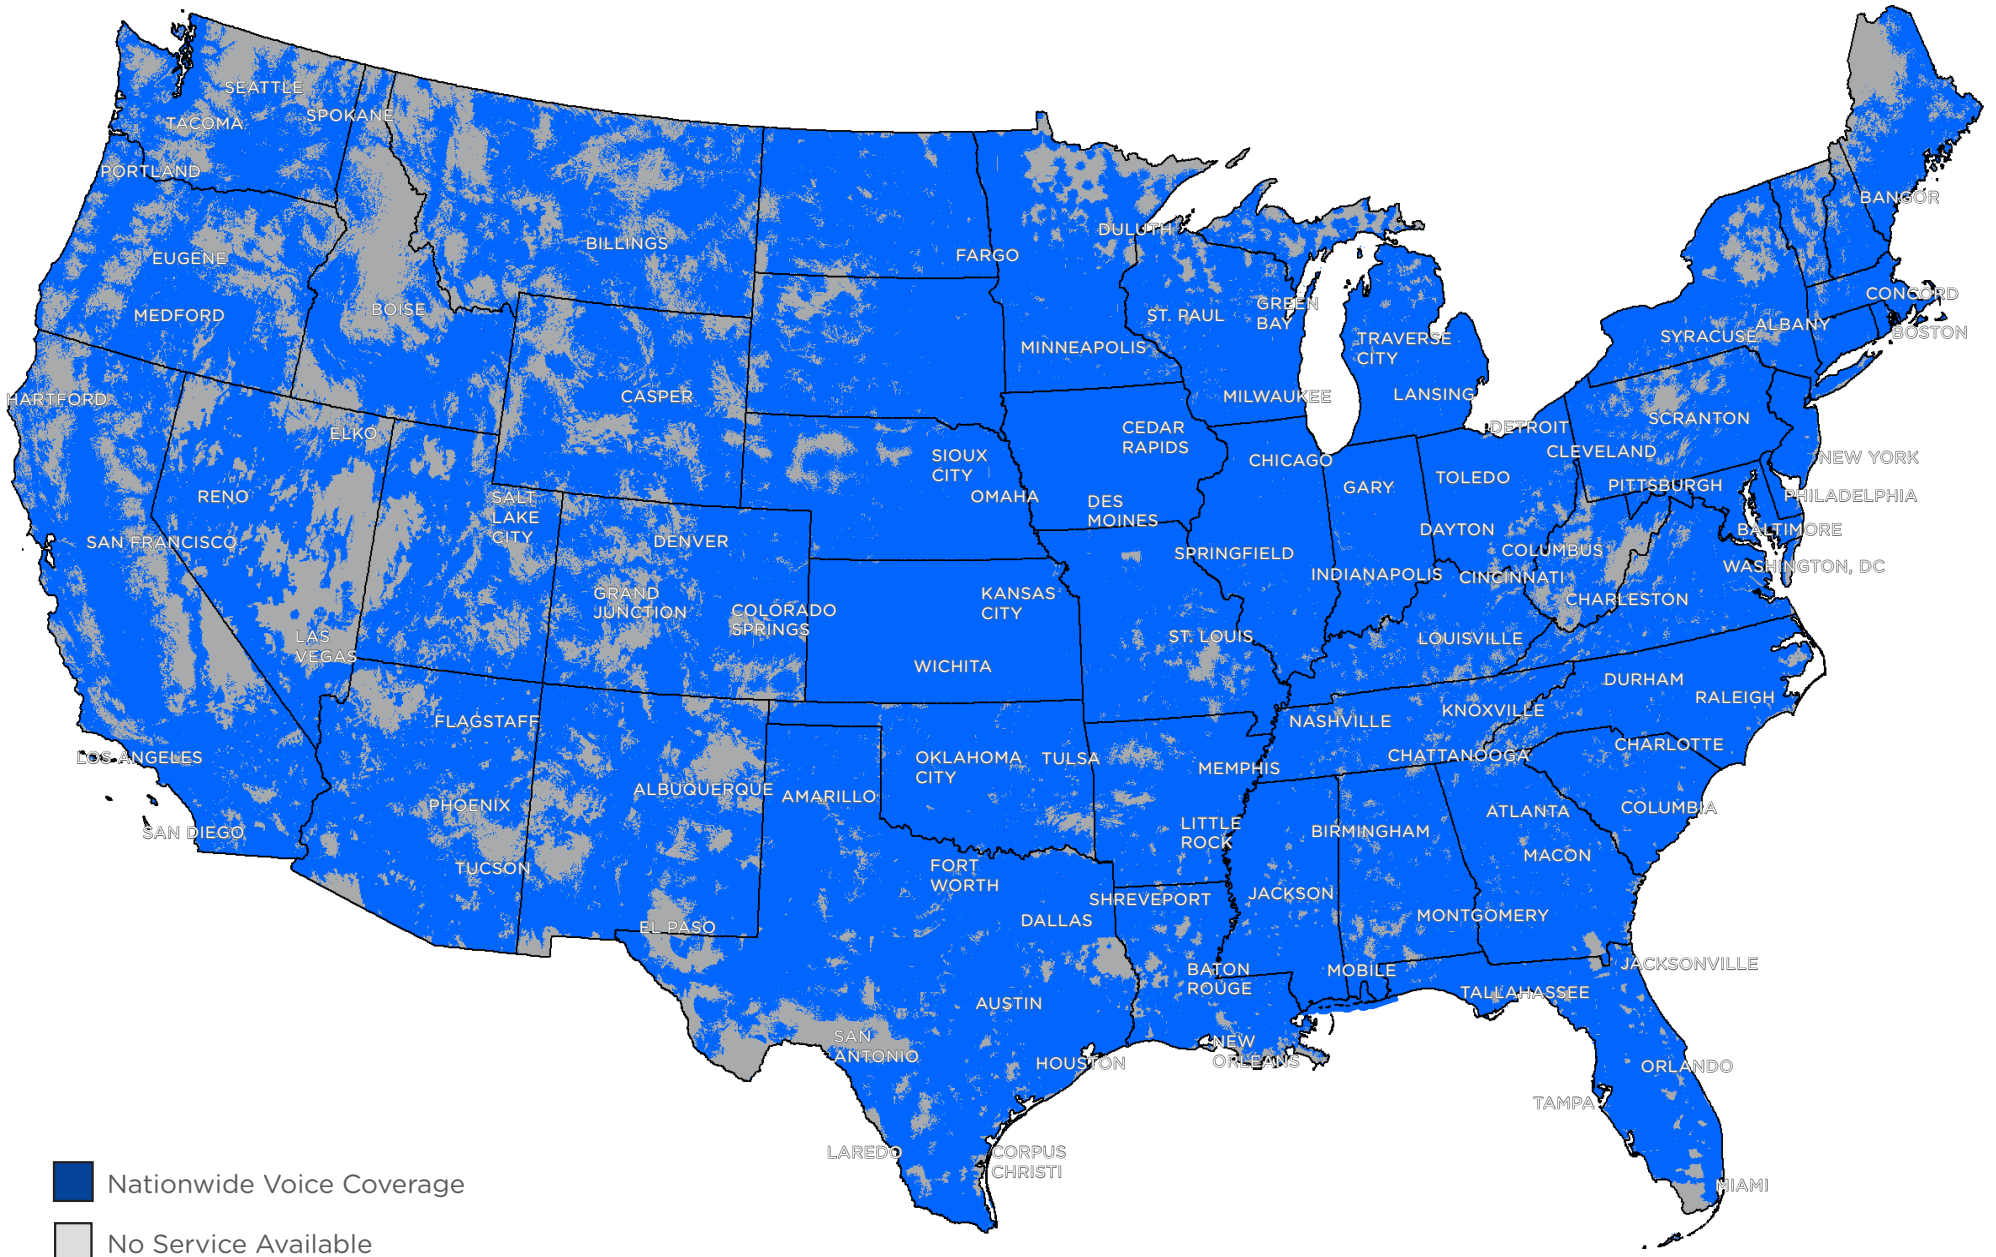

# Post Pay Nationwide Voice

Actual wireless coverage may vary due to atmospheric conditions, customer equipment and/or system limitations. Map is a generalization intended for illustrative purposes. National coverage may depict licensed areas rather than an approximation of the coverage level. In areas that do not depict any particular type of coverage, users may find areas where they can use their mobile devices outdoors and in some vehicles. Authorization may be required to use your phone outside of the continental United States. Please call toll-free 1-855-CSPIRE5 (277-4735) for details. ©2017 C Spire Wireless. All rights reserved.